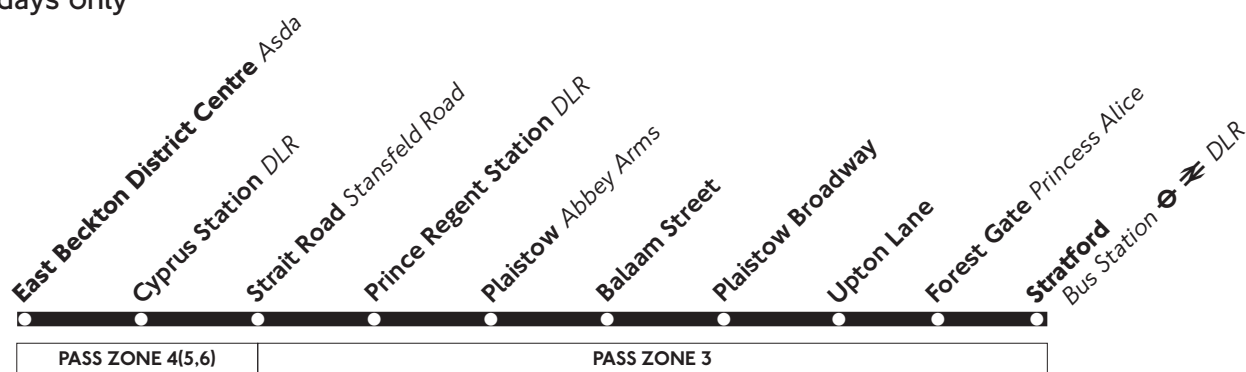

678

East Beckton - Plaistow - Stratford

Monday to Friday
Schooldays only

Monday to Friday - Schooldays only

East Beckton District Centre Asda	0750	0755	0800
Cyprus Station DLR	0752	0757	0802
Prince Regent Station DLR	0758	0803	0808
Plaistow Abbey Arms	0804	0809	0814
Plaistow Broadway	0808	0813	0818
Forest Gate Princess Alice	0818	0823	0828
Stratford Broadway	0829	0834	0839
Stratford Bus Station DLR	0832	0837	0842

4.3.02
T3899O

London Travel Information
020 7222 1234 24 hours

678

Stratford - Plaistow - East Beckton

Monday to Friday
Schooldays only

Monday to Friday - Schooldays only

Stratford Bus Station DLR	1520	1525	1530
Forest Gate Princess Alice	1531	1536	1541
Plaistow Broadway	1539	1544	1549
Plaistow Abbey Arms	1542	1547	1552
Prince Regent Station DLR	1548	1553	1558
Cyprus Station DLR	1554	1559	1604
East Beckton District Centre Asda	1556	1601	1606