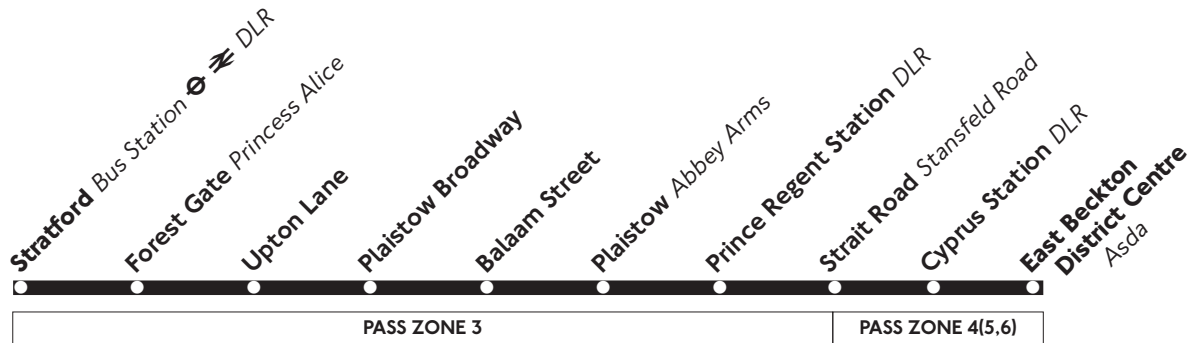

678

East Beckton - Plaistow - Stratford

Monday to Friday
Schooldays only

Monday to Friday - Schooldays only

East Beckton District Centre Asda	0750	0755	0800
Cyprus Station DLR	0752	0757	0802
Prince Regent Station DLR	0758	0803	0808
Plaistow Abbey Arms	0804	0809	0814
Plaistow Broadway	0808	0813	0818
Forest Gate Princess Alice	0818	0823	0828
Stratford Broadway	0829	0834	0839
Stratford Bus Station DLR	0832	0837	0842

4.3.02
T3899O

London Travel Information
020 7222 1234 24 hours

678

Stratford - Plaistow - East Beckton

Monday to Friday
Schooldays only

Monday to Friday - Schooldays only

Stratford Bus Station DLR	1520	1525	1530
Forest Gate Princess Alice	1531	1536	1541
Plaistow Broadway	1539	1544	1549
Plaistow Abbey Arms	1542	1547	1552
Prince Regent Station DLR	1548	1553	1558
Cyprus Station DLR	1554	1559	1604
East Beckton District Centre Asda	1556	1601	1606